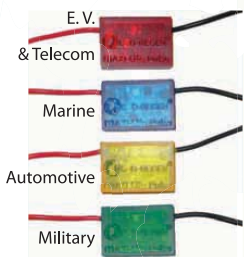

### THE PROBLEM:

Batteries fail because the plates normally get covered with "sulfates" that gradually reduce a battery's ability to receive and deliver power.

### THE DUO-REGEN® SOLUTION:

DUO-REGEN ResureX Battery Additive dissolves the sulfates back into the battery acid. This cleans the plates, improves the battery's ability to provide heavy currents for starting, and extends the battery's life.

DUO-REGEN MAXI-Life Pulse delivers an electronically controlled pulse to the battery, re-energizes crystallized sulfates deposited on the plates, and removes large deposits of crystallized lead sulfate. The battery remains with clean plates and has strong electrolyte to receive charging current and deliver discharge current.