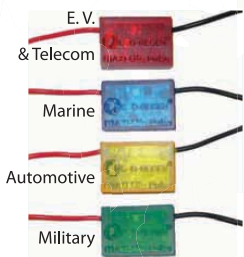

Batteries fail because the plates normally get covered with "sulfates" that gradually reduce a battery's ability to receive and deliver power.

THE DUO-REGEN® SOLUTION:

DUO-REGEN ResureX Battery Additive dissolves the sulfates back into the battery acid. This cleans the plates, improves the battery's ability to provide heavy currents for starting, and extends the battery's life.

DUO-REGEN MAXI-Life Pulse delivers an electronically controlled pulse to the battery, re-energizes crystallized sulfates deposited on the plates, and removes large deposits of crystallized lead sulfate. The battery remains with clean plates and has strong electrolyte to receive charging current and deliver discharge current.